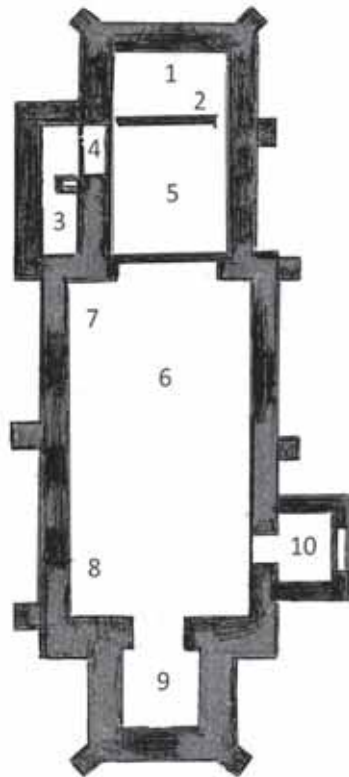

ALL SAINTS COVINGTON

All Saints Church Covington. Church Trail for children. Interior

This is a plan of the inside of All Saints Church Covington. On it different parts of the Church and things in it are labelled with the numbers 1 to 10. See if you can match the numbers to the names in the list to the side.

Write a number in the box when you have found it

CHANCEL

NAVE

SANTUARY

PULPIT

VESTRY

ALTAR

ORGAN ROOM